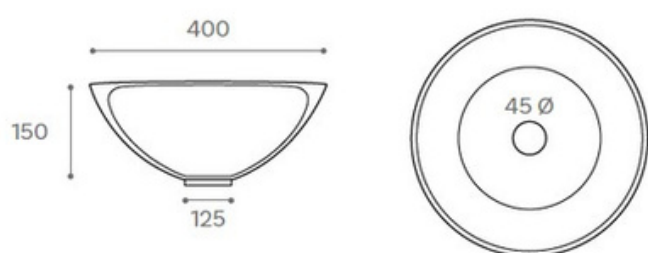

GENOVA

LAV.GENOVA

FEATURES

Vitrified porcelain countertop washbasin with ceramic decal application.

- Faucet and drain not included.
- Colour: matt black
- Without overflow
- Net weight: 7 kg

Maintenance and cleaning: Use a soft sponge and neutral soap. Make a circular motion and then rinse the detergent with a clean sponge or cloth.