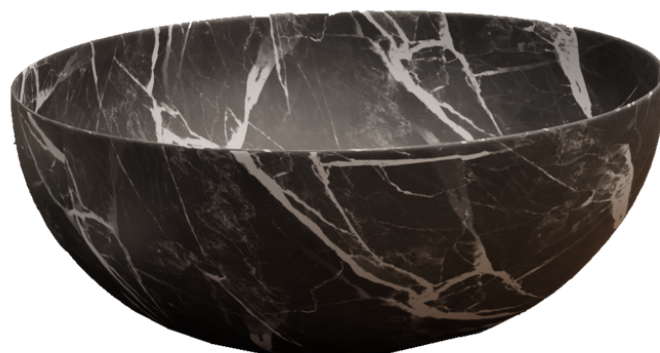

GENOVA

LAV.GENOVA

FEATURES

Vitrified porcelain countertop washbasin with ceramic decal application.

- Faucet and drain not included.
- Colour: matt black
- Without overflow
- Net weight: 7 kg

Maintenance and cleaning: Use a soft sponge and neutral soap. Make a circular motion and then rinse the detergent with a clean sponge or cloth.