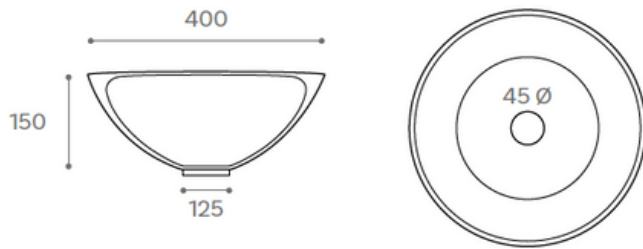

FIRENZE

LAV.FIRENZE

FEATURES

Vitrified porcelain countertop washbasin with ceramic decal application.

- Faucet and drain not included.
- Colour: matt white
- Without overflow
- Net weight: 7 kg

Maintenance and cleaning: Use a soft sponge and neutral soap. Make a circular motion and then rinse the detergent with a clean sponge or cloth.